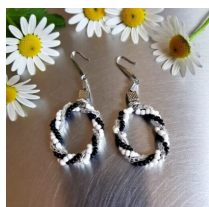

Image **Product** **Price**

A splash of Greens and Turquoise Earrings R100.00

Black, White & Clear Beaded Earrings R50.00

Brighten my Life Earrings R100.00

For the Eccentric - Earrings with flare R100.00

Nohvah Range Earrings (You will be taken to Shella Bella to add your own colour options) R100.00

Silver and Purple Beaded Earrings R80.00

Wooden Bead Earrings R50.00

Image **Product** **Price**

Baby Blue and Black Earrings (Visit Shella Bella if you would like these in a different colour) R100.00

Bright Colour Splash Earrings R100.00

Checked with Pink Bead Earrings (Visit Shella Bella if you want these in another colour) R100.00

Glass Beaded flower hoop earrings R50.00

Rose Bead dangling Earrings R100.00

Tyler Range Fringe Earrings (You will be taken to Shella Bella to select your own colour options) R100.00