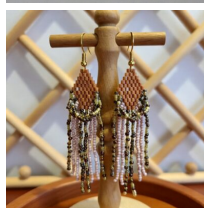

Image **Product** **Price**

A splash of Greens and Turquoise Earrings R100.00

Black, White & Clear Beaded Earrings R50.00

Brighten my Life Earrings R100.00

For the Eccentric - Earrings with flare R100.00

Nohvah Range Earrings (You will be taken to Shella Bella to add your own colour options) R100.00

Silver and Purple Beaded Earrings R80.00

Wooden Bead Earrings R50.00

Image **Product** **Price**

Baby Blue and Black Earrings (Visit Shella Bella if you would like these in a different colour) R100.00

Bright Colour Splash Earrings R100.00

Checked with Pink Bead Earrings (Visit Shella Bella if you want these in another colour) R100.00

Glass Beaded flower hoop earrings R50.00

Rose Bead dangling Earrings R100.00

Tyler Range Fringe Earrings (You will be taken to Shella Bella to select your own colour options) R100.00