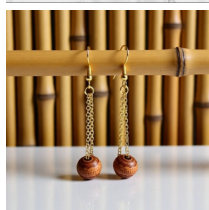

Image **Product** **Price**

A splash of Greens and Turquoise Earrings R100.00

Black, White & Clear Beaded Earrings R50.00

Brighten my Life Earrings R100.00

For the Eccentric - Earrings with flare R100.00

Nohvah Range Earrings (You will be taken to Shella Bella to add your own colour options) R100.00

Silver and Purple Beaded Earrings R80.00

Wooden Bead Earrings R50.00

Image **Product** **Price**

Baby Blue and Black Earrings (Visit Shella Bella if you would like these in a different colour) R100.00

Bright Colour Splash Earrings R100.00

Checked with Pink Bead Earrings (Visit Shella Bella if you want these in another colour) R100.00

Glass Beaded flower hoop earrings R50.00

Rose Bead dangling Earrings R100.00

Tyler Range Fringe Earrings (You will be taken to Shella Bella to select your own colour options) R100.00