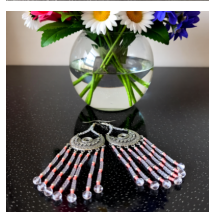

Image **Product** **Price**

A splash of Greens and Turquoise Earrings R100.00

Black, White & Clear Beaded Earrings R50.00

Brighten my Life Earrings R100.00

For the Eccentric - Earrings with flare R100.00

Nohvah Range Earrings (You will be taken to Shella Bella to add your own colour options) R100.00

Silver and Purple Beaded Earrings R80.00

Wooden Bead Earrings R50.00

Image **Product** **Price**

Baby Blue and Black Earrings (Visit Shella Bella if you would like these in a different colour) R100.00

Bright Colour Splash Earrings R100.00

Checked with Pink Bead Earrings (Visit Shella Bella if you want these in another colour) R100.00

Glass Beaded flower hoop earrings R50.00

Rose Bead dangling Earrings R100.00

Tyler Range Fringe Earrings (You will be taken to Shella Bella to select your own colour options) R100.00